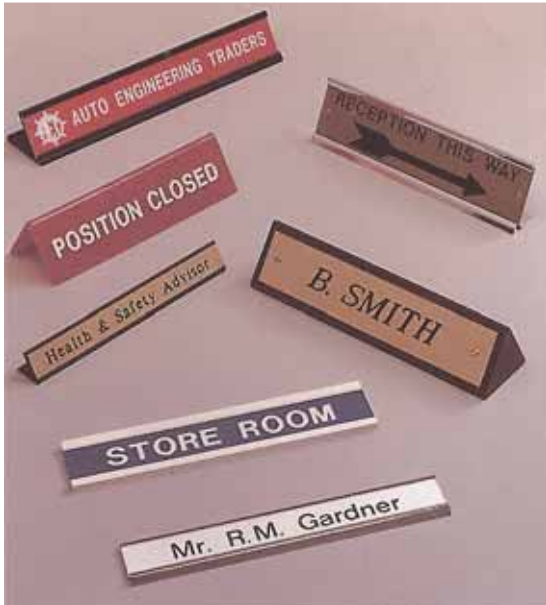

Plastic and Metal Signs and Namplates

We all need information to function properly and a smart sign provides this and adds prestige, efficiency and safety to your business. Signs can be front or back engraved in a range of plastics in contrasting colours or with metal foil surfaces. Brass, Bronze, Brushed Anodised Aluminium or Stainless Steel plates can be cut. Quotation for logos, trademarks or special mounting can be given, please also ask about the different type of fixings.

Examples

Typestyles

Some of the more popular styles available

A brass plate on polished hardwood base (from sustainable forests) can add prestige and elegance to your office

Plastic Signs

WHITE ON RED	WHITE ON GREY
WHITE ON BLUE	WHITE ON GREEN
BLACK ON WHITE	WHITE ON BLACK
WHITE ON WOOD	BLACK ON YELLOW
RED ON WHITE	BLACK ON SILVER
WHITE ON ORANGE	BLACK ON GOLD

Desk Signs, Holders, Badges, Tags and Door Signs

Desk & Wall or Door Plates

Smart Anodised Aluminium holders further enhance the effect of a good door, wall or desk and ensure flexibility in administration with their changeability

10mm white letters on black plate
size approx 197 x 38mm

Other titles, CONFERENCE, SEMINAR etc. of up to 17 characters can be cut for the standard cost.

Door Signs

In brushed gold plastic 2.5mm thick black letters with self adhesive back.
Available in 2 sizes